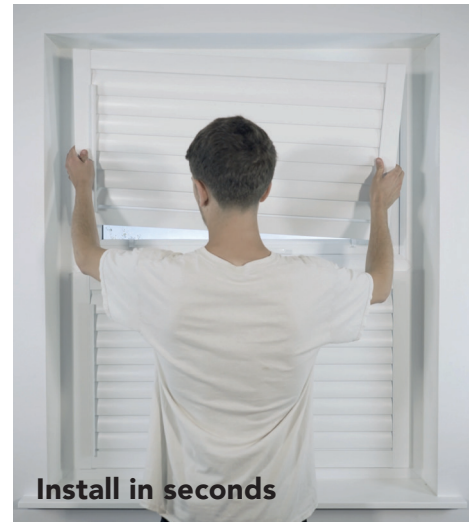

## SHUTTERS LITE

LOW COST | INNOVATIVE | INSTALL IN SECONDS

**Introducing the Perfect Fit Shutter Lite from Louvolite,** the ideal solution for customers looking for beautiful plantation shutters without breaking the bank. The Perfect Fit Shutter Lite is a cost-effective and innovative product that is easy to measure, install in seconds and is sure to be a big hit with our trade customers.

- Low cost shutter.
- Easy to measure and install.
- Moves with the windows and doors.
- Allows in more light because the louvres sit closer to the glass and there is less framework than a conventional shutter.
- Less framework allows for an improved view thorough to the outside.
- Leaves window sills clutter free.
- Can be easily removed for cleaning or decorating.
- Walls don't need to be drilled and caulked after fitting.
- Waterproof - can be wiped clean.
- Can be fitted to inward opening windows and also French or patio doors.
- 10 year guarantee.
- Made in the UK.